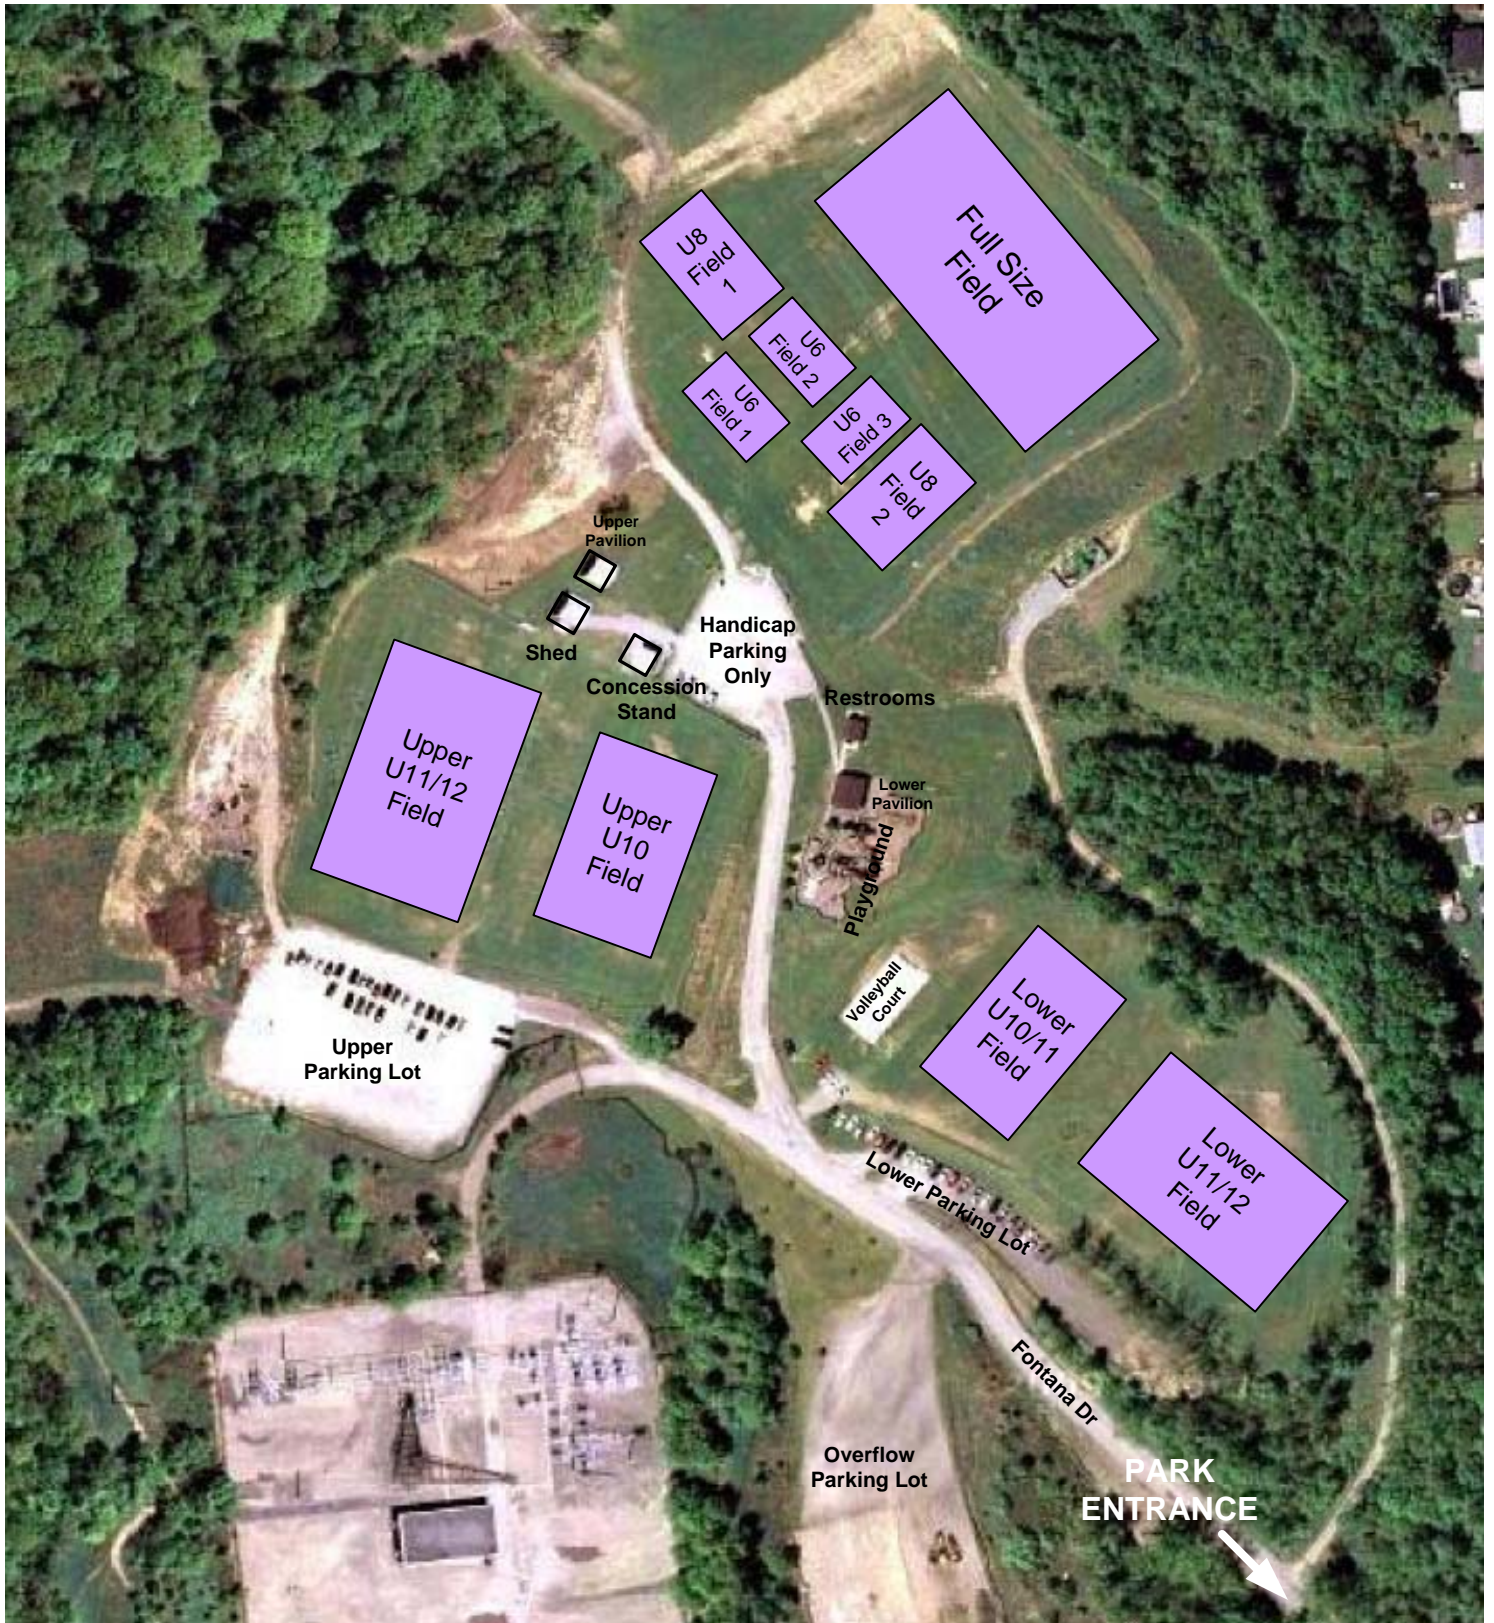

Plum Area Youth Soccer – Field Map Spring 2010

Larry Mills Park, Fontana Dr and O'Block Road, Plum PA 15239

Updated 4/12/2010